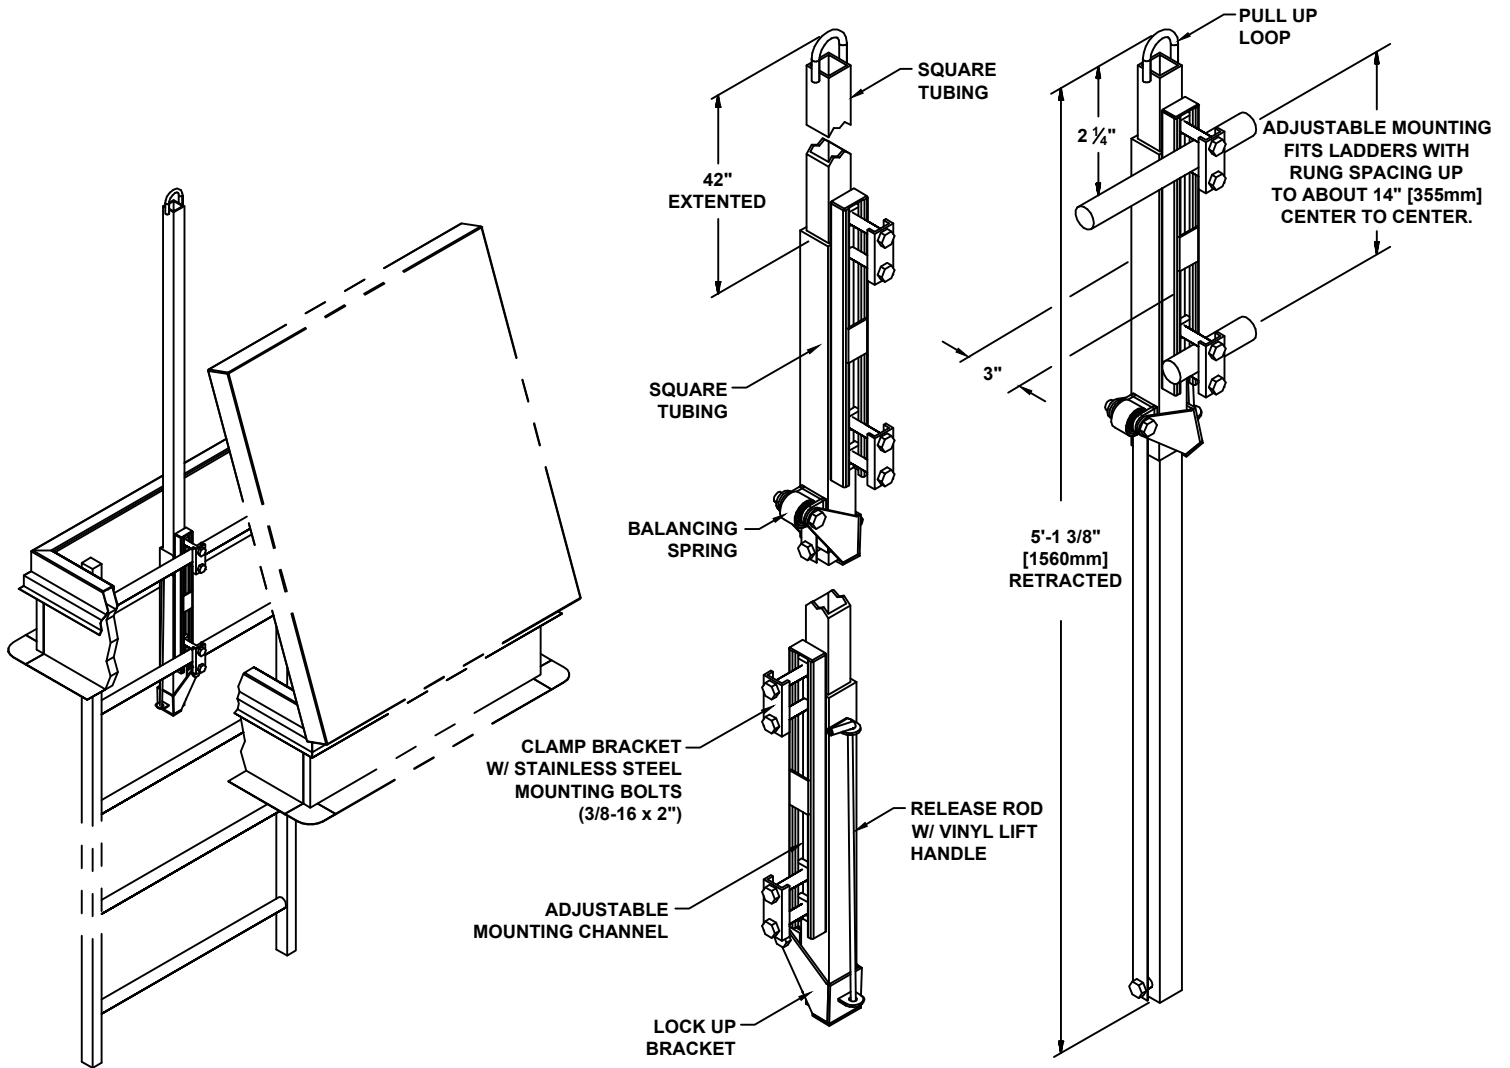

LADDER UP SAFETY POST

CLAMP BRACKET MAY BE REVERSED TO ACCOMMODATE RUNG SIZES OF 3/4" TO 1 1/4" WITH STANDARD 2" BOLTS FURNISHED. LARGER RUNGS WILL REQUIRE LONGER BOLTS.