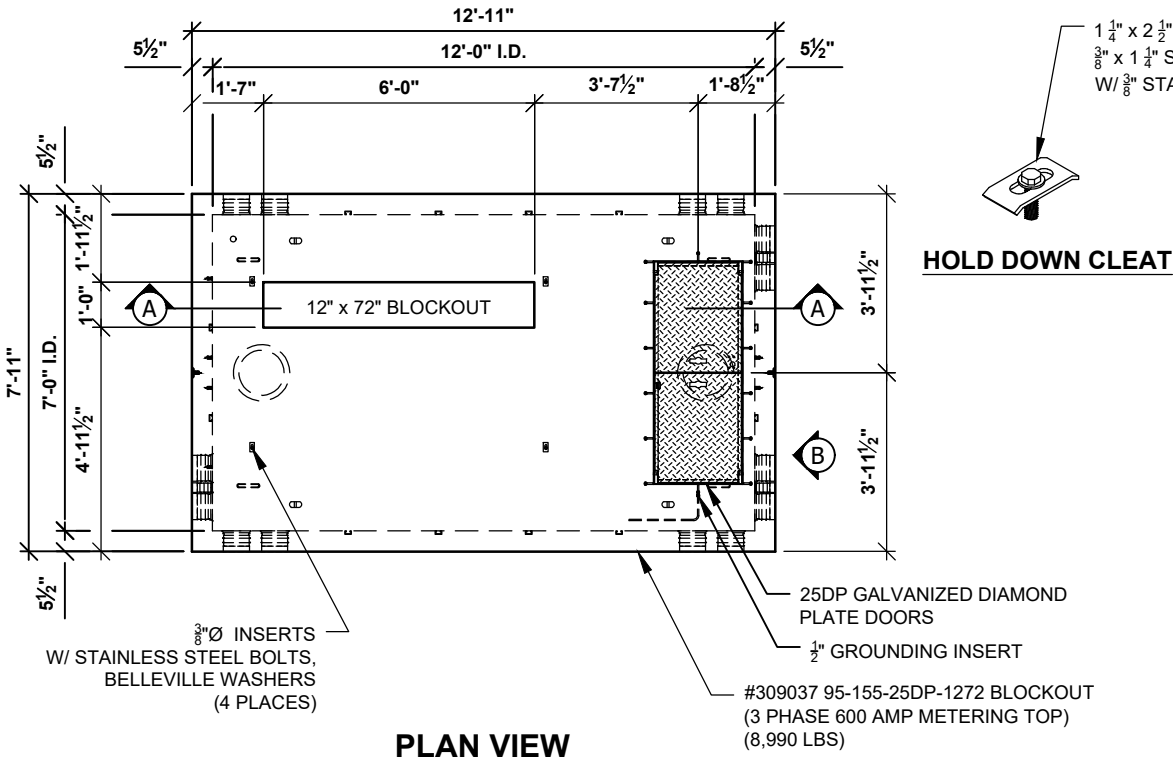

PACIFIC CORP 712 METER #3090370

NOTES:
1. WEIGHTS LISTED ARE APPROXIMATE.

PCORP ZG571 12-16-11
PCORP ZG711 07-13-12