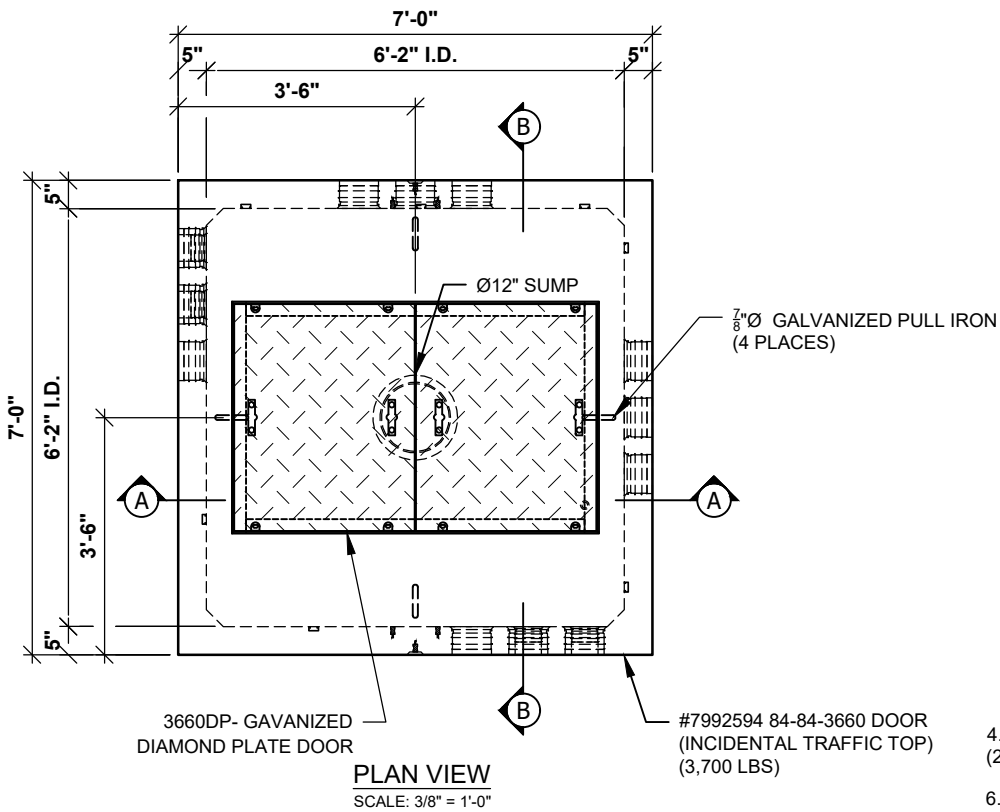

PACIFIC CORP 775 INC. TRAFFIC #7992594

775 PCORP BASE (11,140 LBS)

NOTES:
1. WEIGHTS LISTED ARE APPROXIMATE.

PCORP ZG631 11-01-13