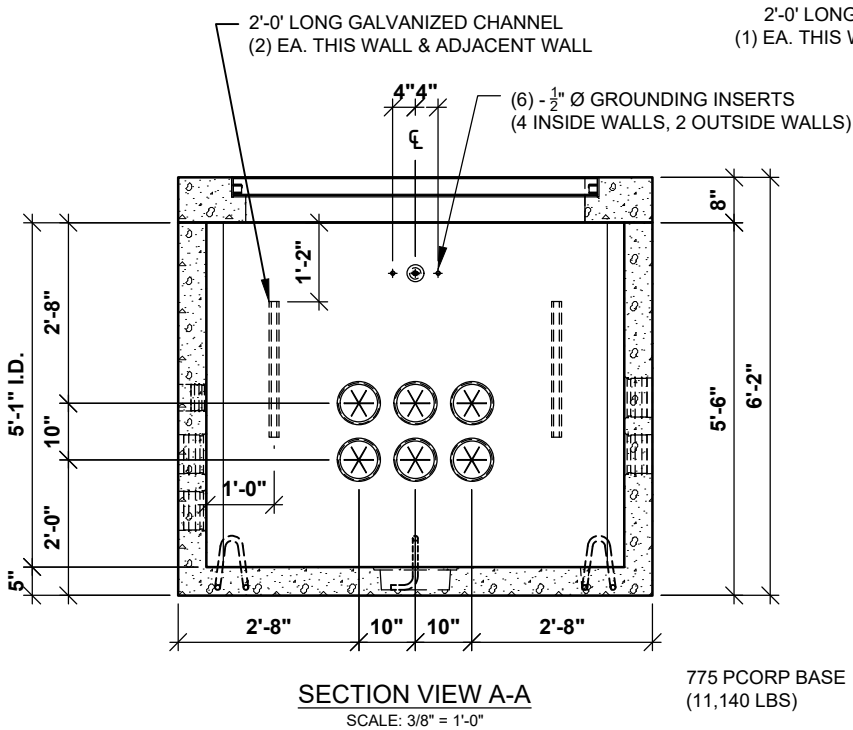

PACIFIC CORP 775 INC. TRAFFIC #7992594

775 PCORP BASE (11,140 LBS)

NOTES:
1. WEIGHTS LISTED ARE APPROXIMATE.

PCORP ZG631 11-01-13