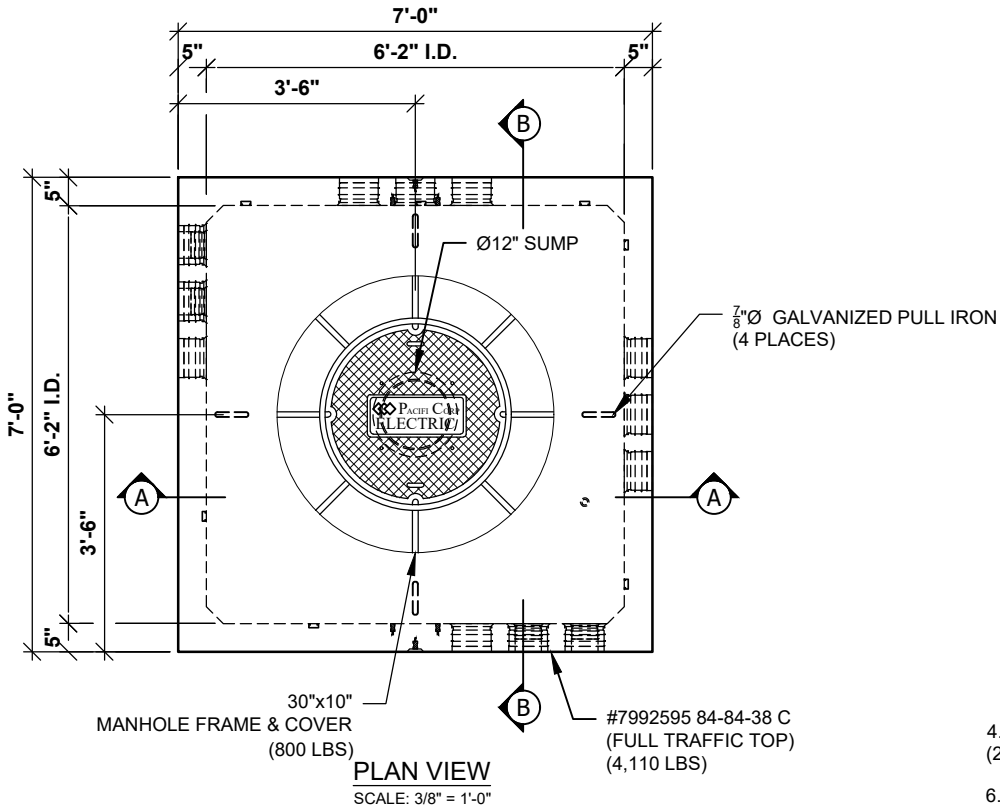

PACIFIC CORP 775 FULL TRAFFIC #7992595

775 PCORP BASE (11,140 LBS)

NOTES:
1. WEIGHTS LISTED ARE APPROXIMATE.

PCORP ZG631 11-01-13