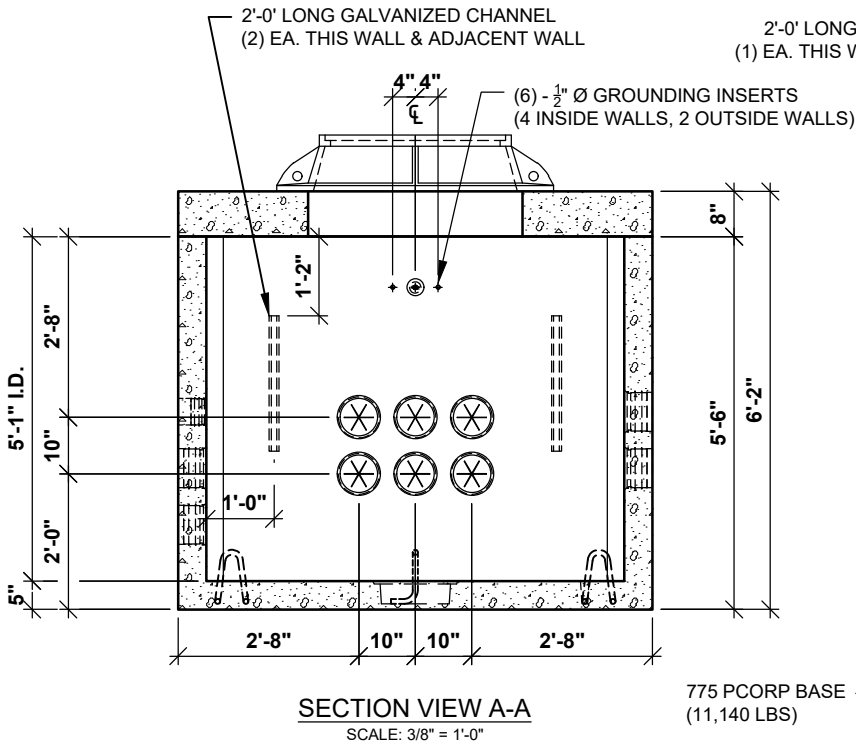

PACIFIC CORP 775 FULL TRAFFIC #7992595

775 PCORP BASE (11,140 LBS)

NOTES:
1. WEIGHTS LISTED ARE APPROXIMATE.

PCORP ZG631 11-01-13