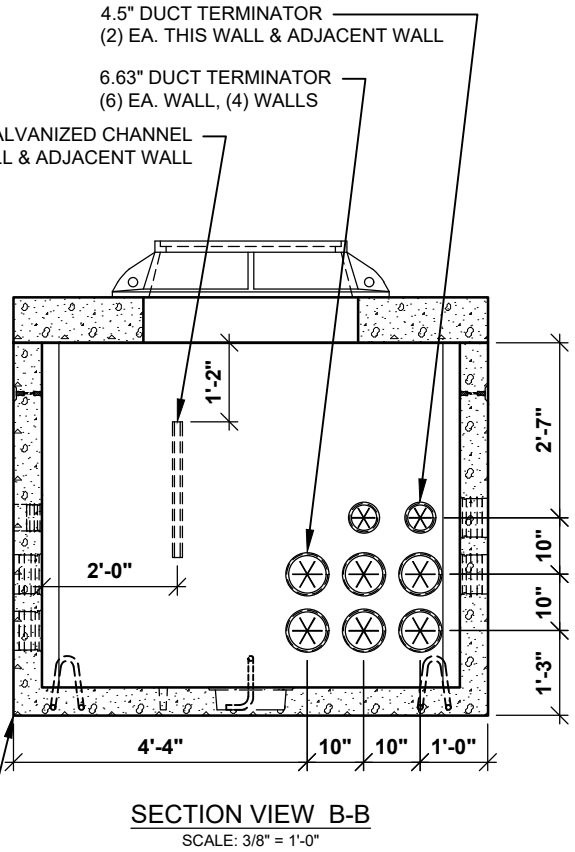

PACIFIC CORP 775 FULL TRAFFIC #7992595

775 PCORP BASE (11,140 LBS)

NOTES:
1. WEIGHTS LISTED ARE APPROXIMATE.

PCORP ZG631 11-01-13